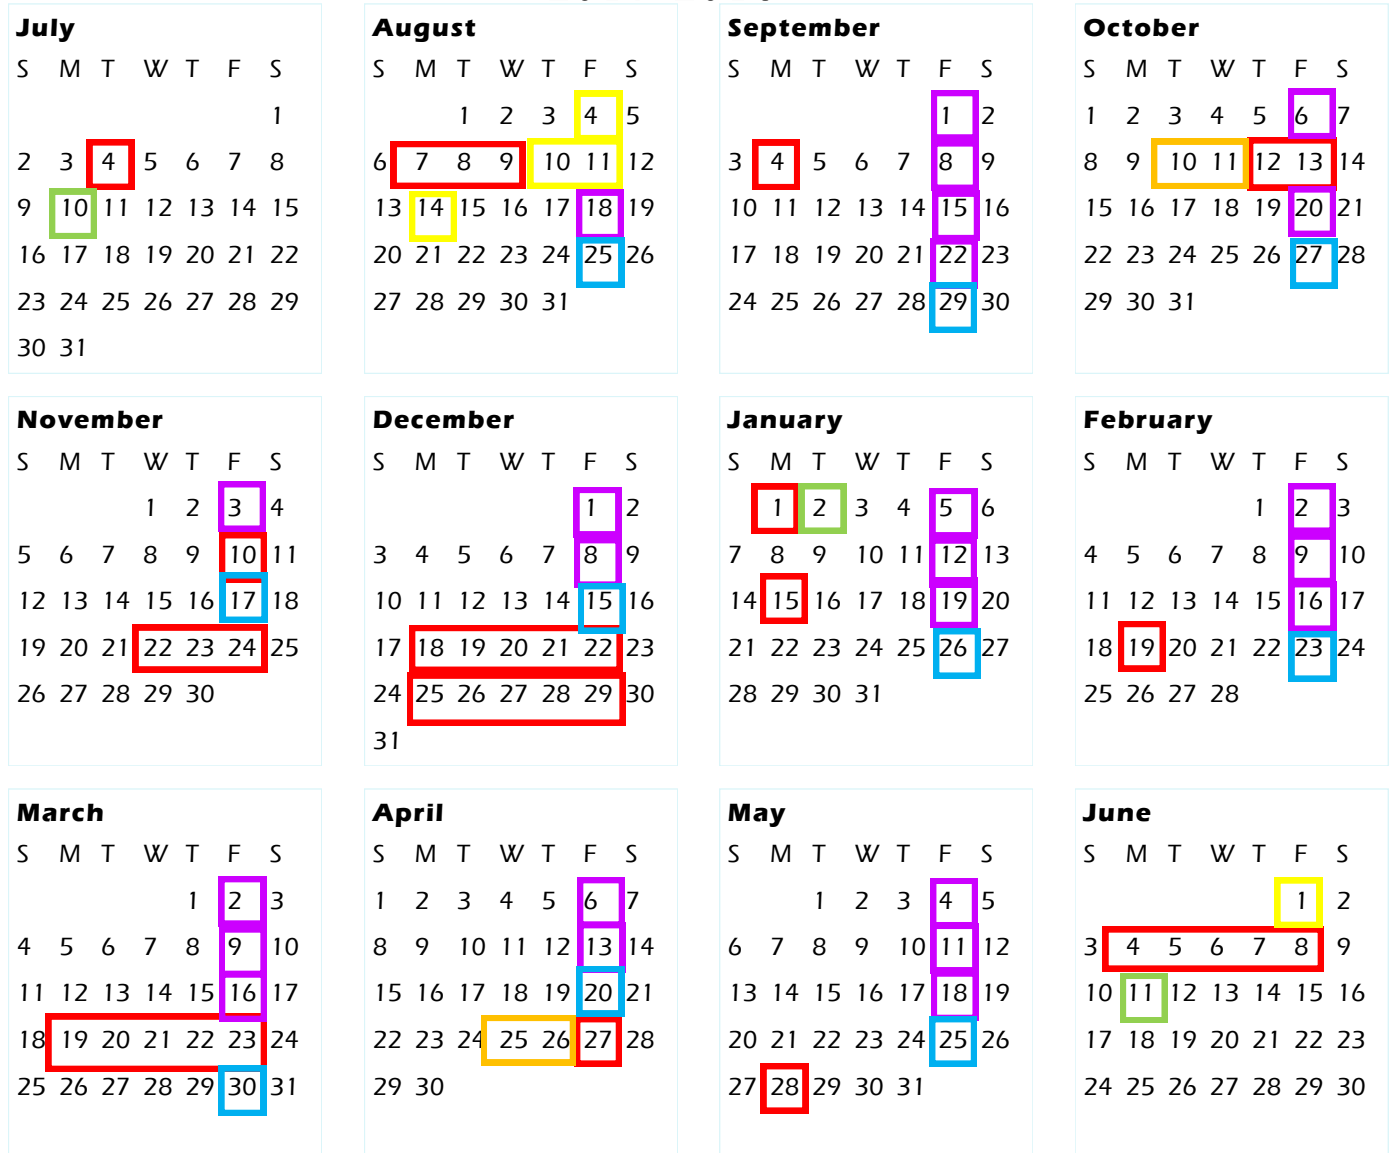

School Closed/Holiday

First Day of Semester/Summer Session

Elementary Early Release; Dismissal 1:00pm; Aftercare Available (Pre-School Full Day)

Schoolwide Early Release; Dismissal 12:30 Infant-Kindergarten; 1:00pm Elementary; NO AFTERCARE AVAILABLE

Conference Early Release; Dismissal 12:30 Infant-Kindergarten; 1:00pm Elementary; NO AFTERCARE

Dates of Note:

August 4: Last Day of Summer Session II

August 10 & 11: **First Day of School** for all students new to their classroom and **all K-6th**; Dismissal 12:30 Preschool - Kindergarten; 1:00pm Elementary; NO AFTERCARE

August 14: First Full Day for All Students; All Pre-School Students Return; Before and Aftercare Begin

June 1: Last Day of School; Dismissal 12:30 Infant-Kindergarten; 1:00pm Elementary; NO AFTERCARE AVAILABLE

Note: There are 5 snow days built into this calendar. If they are not all used, the last day of school will be one day earlier for each snow day not utilized, with the possibility of the last day being May 24.

HAVEN MONTESSORI SCHOOL

2017-2018

This calendar is subject to change.